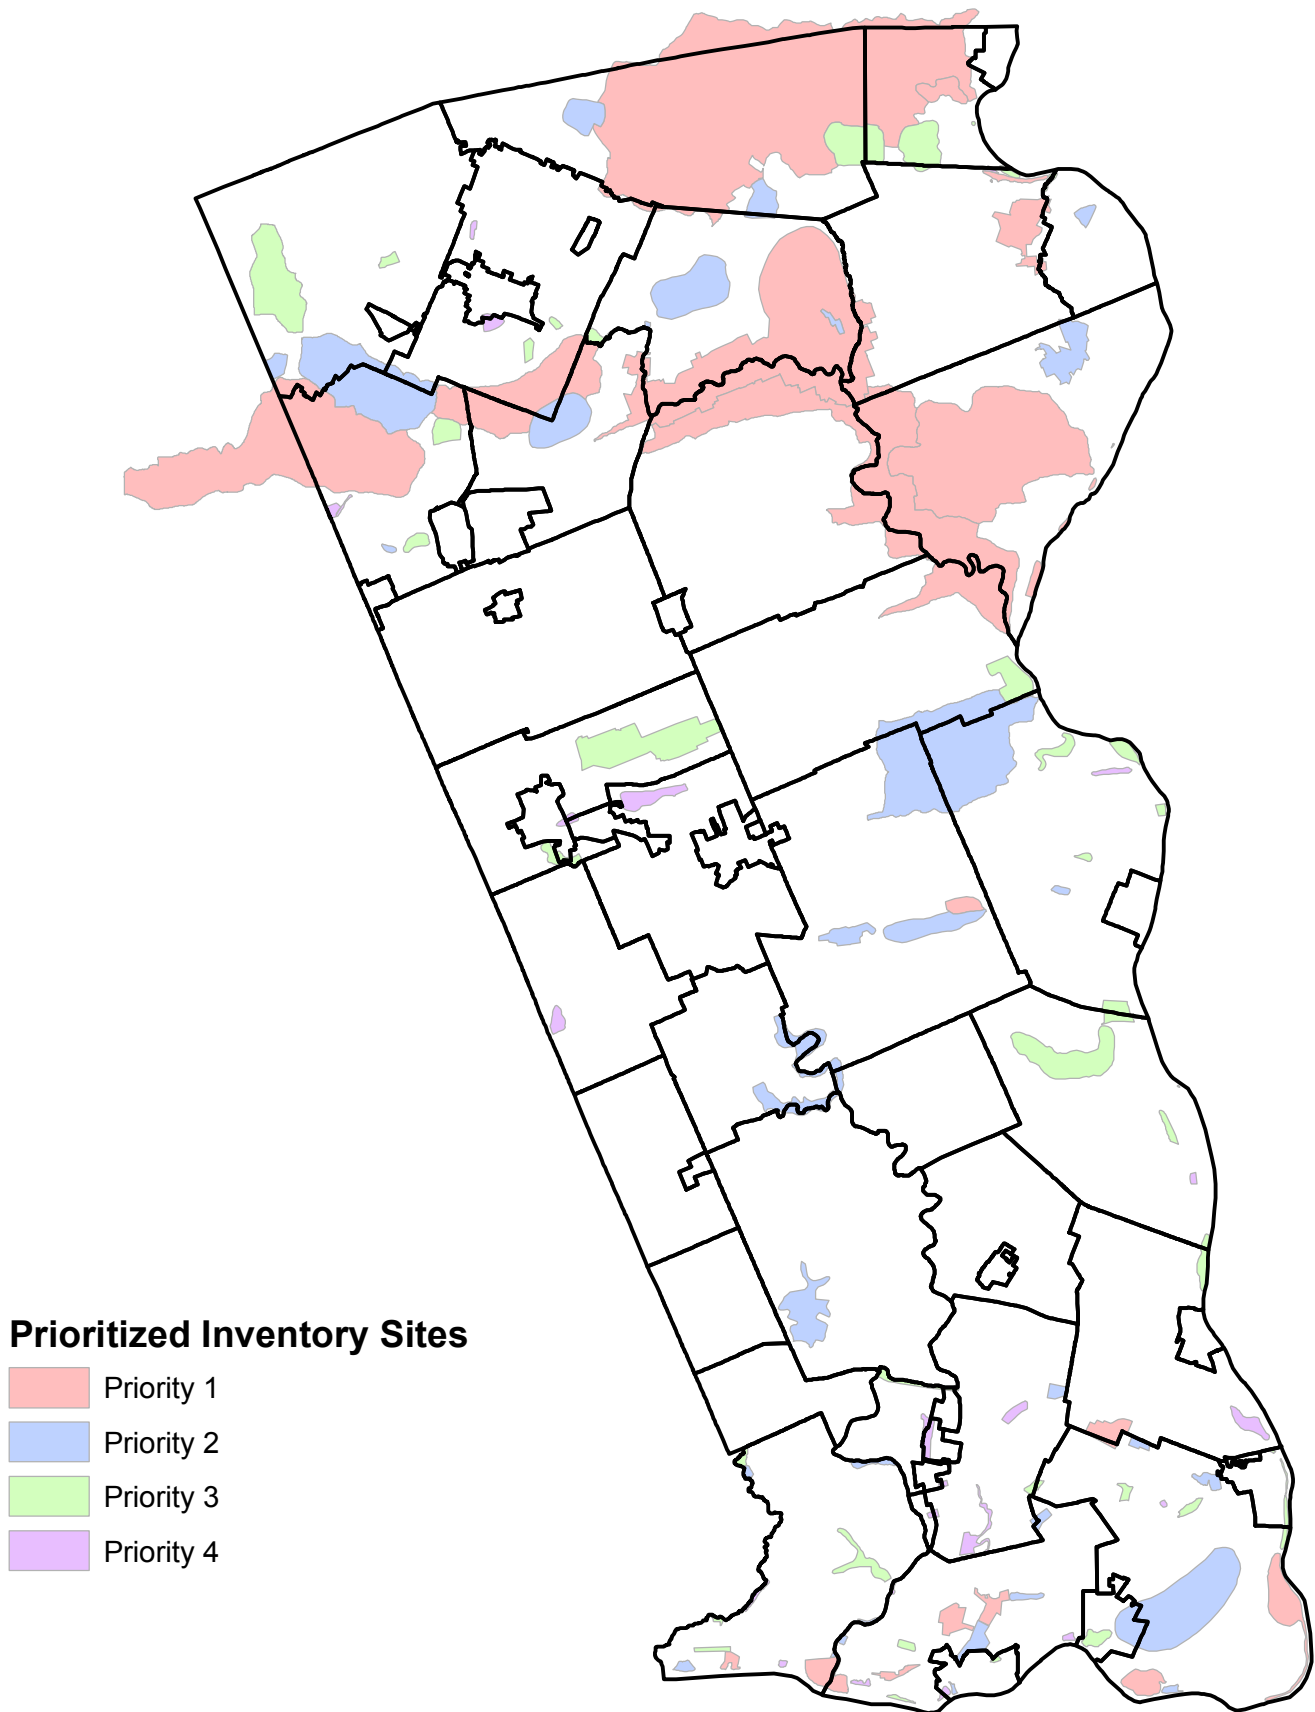

Bucks County Natural Areas Inventory

DATA SOURCE: *Natural Areas Inventory of Bucks County* (1999), Morris Arboretum of the University of Pennsylvania