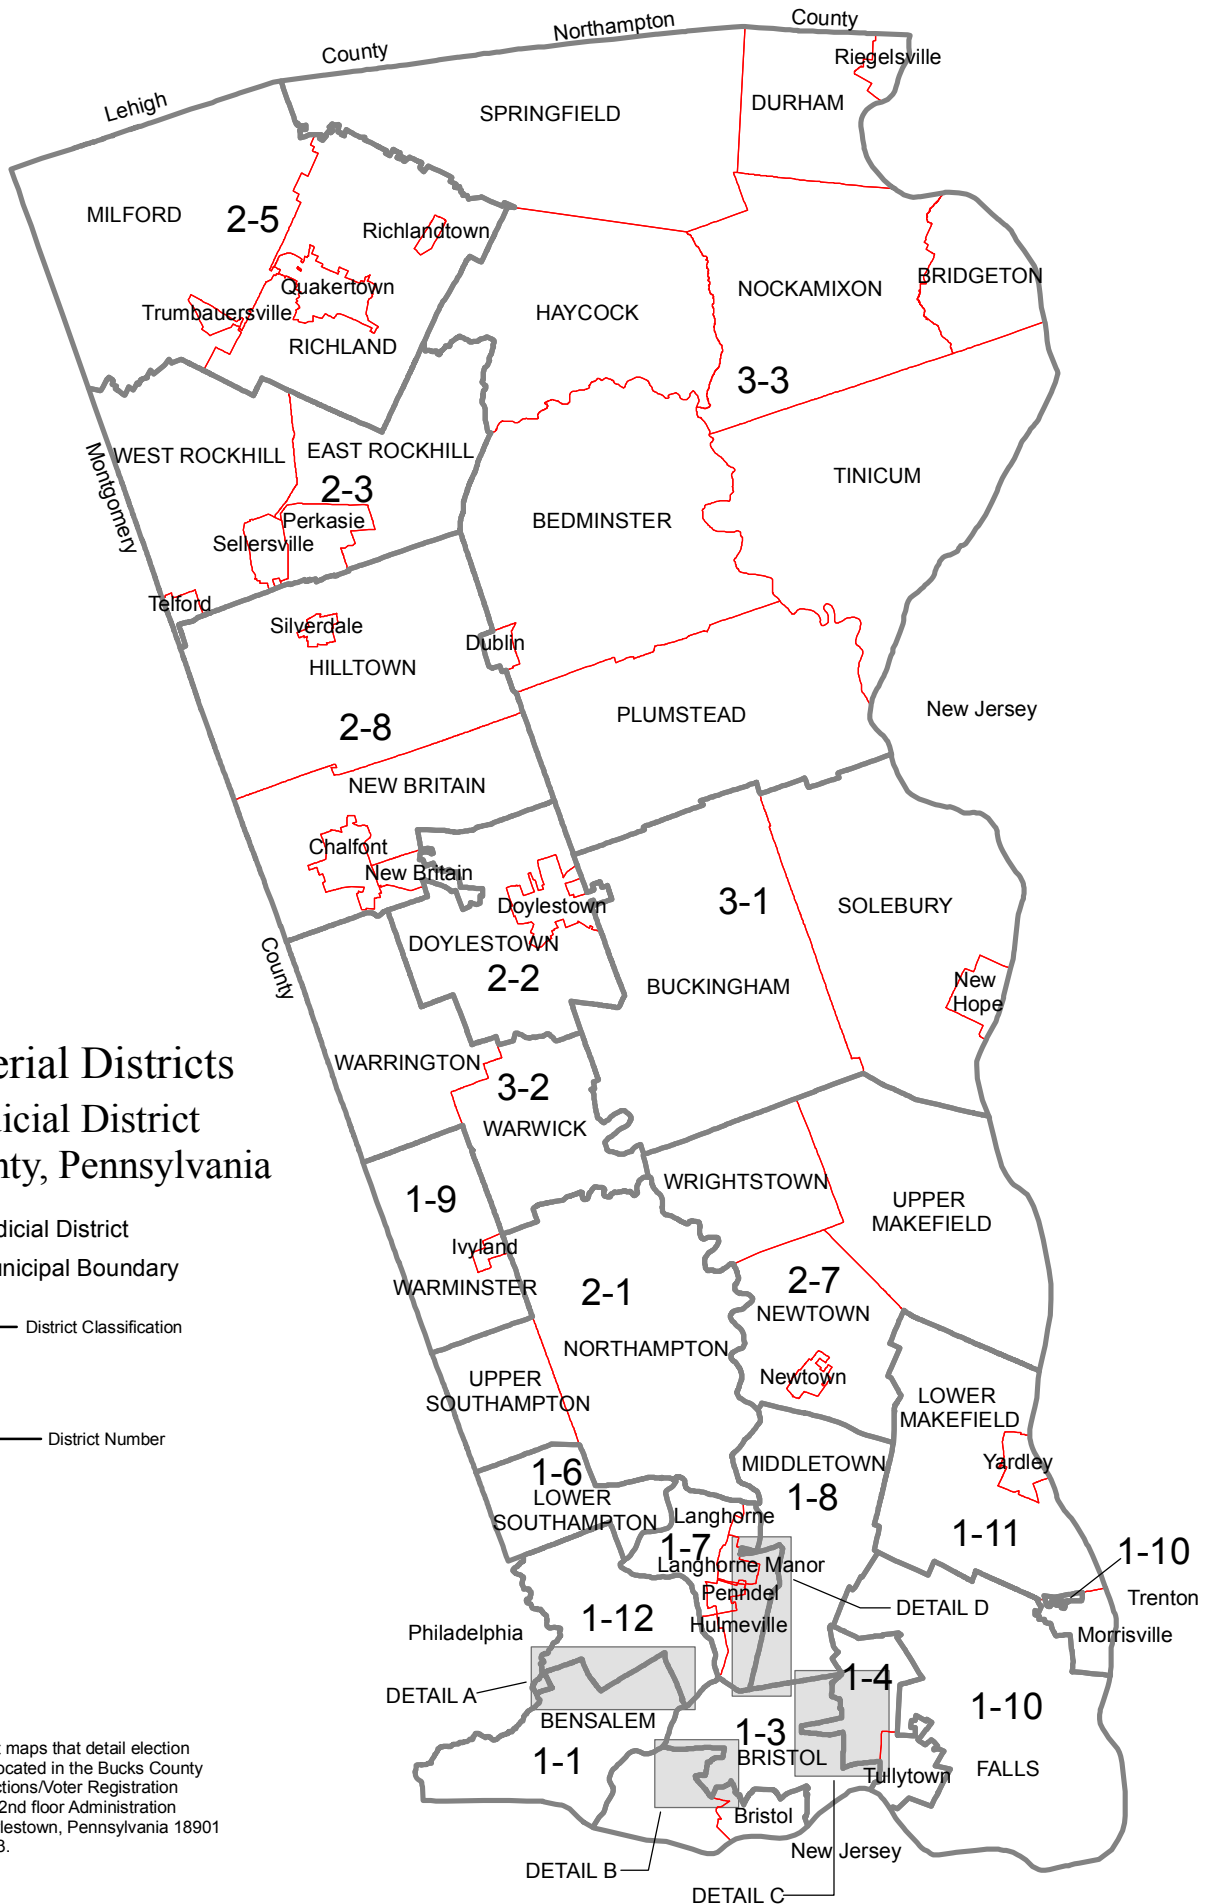

Magisterial Districts 7th Judicial District Bucks County, Pennsylvania

- Judicial District
- Municipal Boundary

Note:
Voting district maps that detail election districts are located in the Bucks County Board of Elections/Voter Registration Department, 2nd floor Administration Building, Doylestown, Pennsylvania 18901 215-348-6163.

DETAIL C

DETAIL D